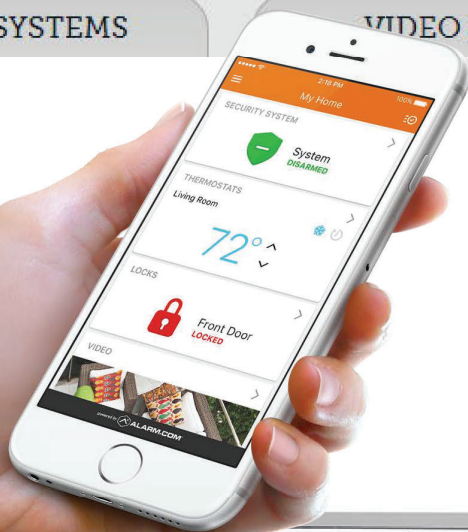

2GIG GC2 SECURITY + Home Control PANEL

800-229-6693

License# EF000020

www.HPIsecurity.com RESIDENTIAL COMMERCIAL SERVICES SUPPORT MONITORING

INTRUSION SYSTEMS VIDEO SECURITY ACCESS CONTROL FIRE ALARM

HPI Security's Starter Alarm System with Alarm.com Mobile App and now available in an Encrypted Model

SPECIFICATIONS

- Intuitive Color touchscreen display
- 60 Wireless zones
- Chime and/or Voice announcements
- 2 Hardwire zones expandable with 8-Zone modules
- 64 User codes
- Fully self contained Keypad, Siren/Speaker/Cell/Battery
- Remotely control panel settings over cellular
- Two-way voice over cellular option
- Easily updateable for new features
- Built-in Z-Wave home control
- Weather information display
- DC power receptacle
- Quick arm/exit
- ETL listed to UL 1023, UL 1635, UL 1610, ULC-S545-02, and ULS subject C1023
- ANSI/SIA CP-01-2010 and CSFM listed
- Rapid Response Monitored 2GIG® GC2™ systems include the Alarm.com Mobile App for complete control of the system

CONTROL

Always be in control remotely, managing your system from a computer or any iOS, Android, Blackberry smartphone or tablet.

FUTURE-PROOF

There's no need to worry about your panel's software getting outdated. With our Over-the-Air function, your panel can be updated with the latest technology at any time.