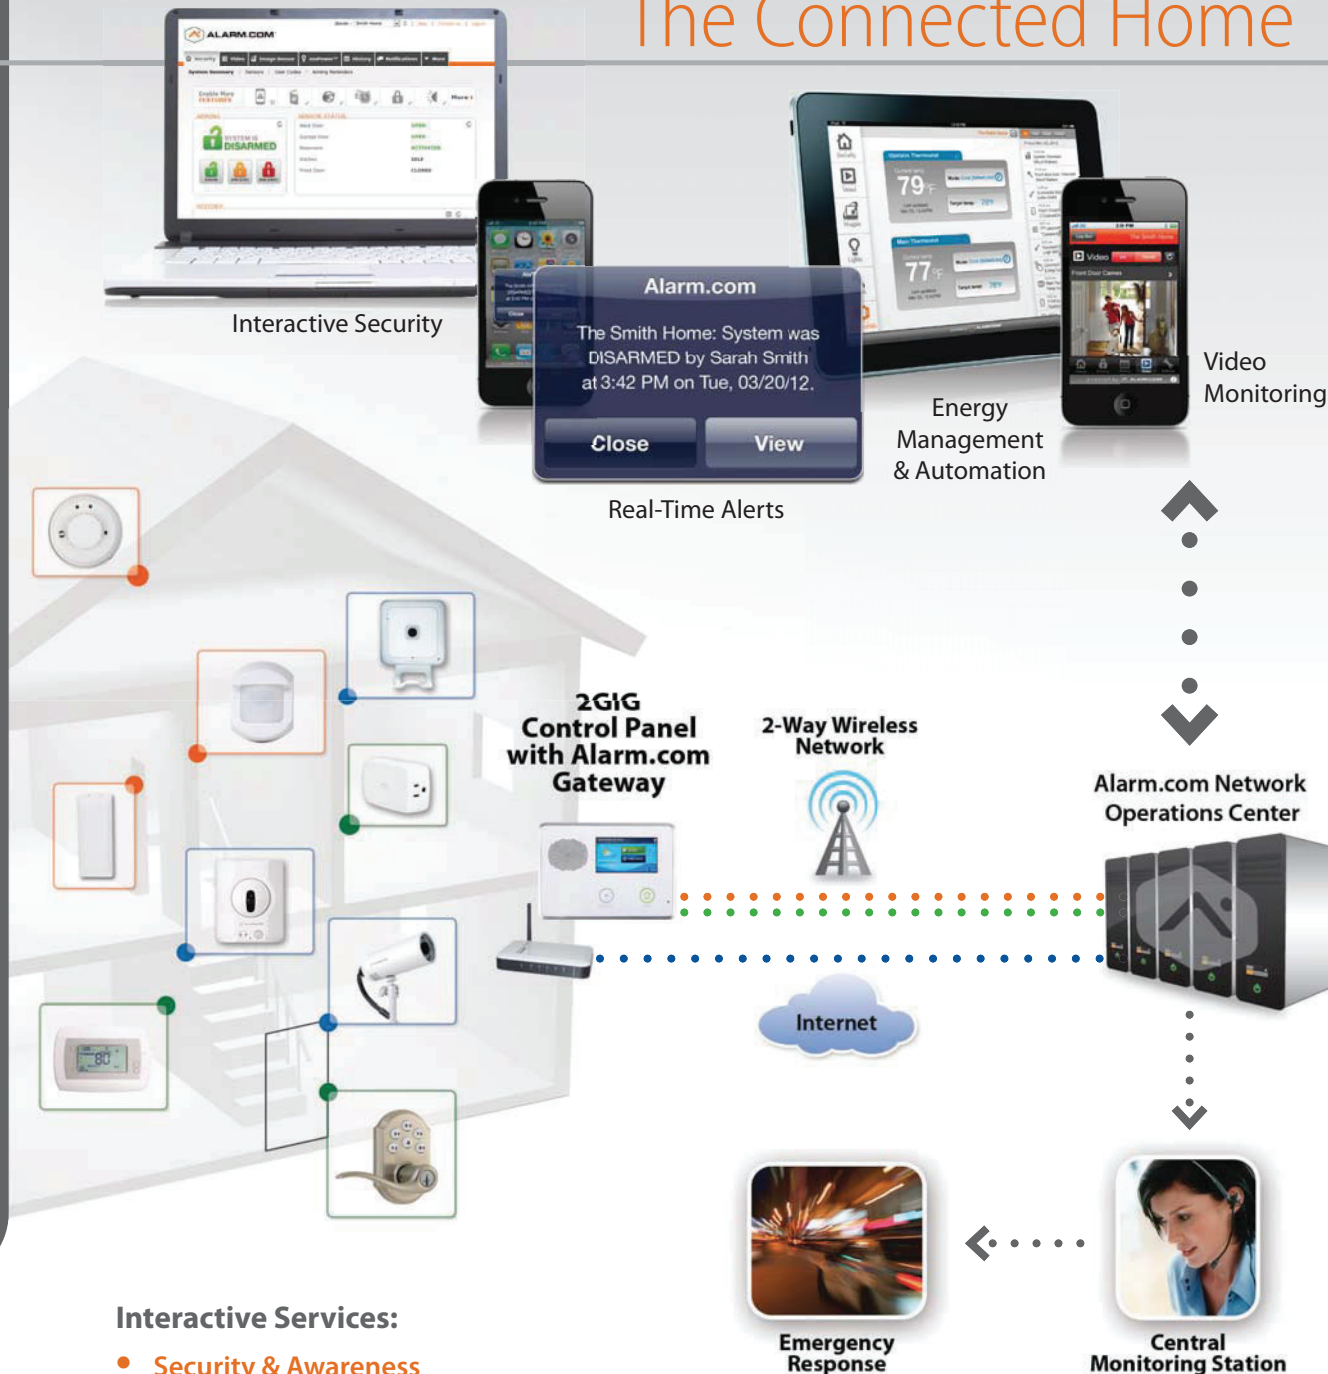

Innovation You Can See

2GIG Technologies manufactures the most technologically-advanced residential security and home management solutions in the industry.

Alarm.com is the industry leading technology provider of interactive security and integrated home automation, energy management and video monitoring solutions.

Together, Alarm.com and 2GIG Technologies are committed to the pursuit of convenience and control for today's modern security system users, as well as consumers seeking whole home solutions. We offer the most innovative products and services that have proven to drive customer growth and deliver lasting satisfaction

For Purchase & Installation call:

800-229-6693
www.HPIsecurity.com

The Connected Home

Interactive Services:

- Security & Awareness
- Video Monitoring
- Home Automation & Energy Management

Emergency Response

Alarm.com & 2GIG Technologies Integrated Solution Highlights:

- Color touch screen display
- Fully self-contained system
- Full voice response
- Dedicated wireless communication
- Exclusive Crash & Smash Protection
- Automatic system-triggered notifications
- Web-based system monitoring and control
- Intelligent home automation rules
- Weather conditions and 4-day forecasts
- Severe Weather Alerts
- Smart Schedule™ Activity Patterns
- Live and recorded video monitoring
- Wireless 2-way emergency voice
- Full lineup of free smartphone apps
- AirFX™ Remote Toolkit