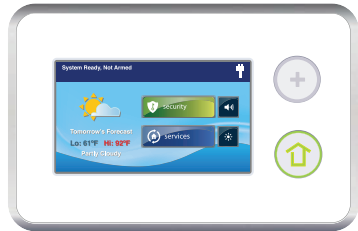

WHAT HOME SECURITY SHOULD BE.

PROTECTION

Every peripheral product that 2GIG manufactures communicates seamlessly with the 2GIG Control Panel. All of the peripheral sensors sold by 2GIG know what type of sensor they are, making installation faster than ever. Communication is instantaneous when programming in peripheral sensors to the 2GIG Control Panel, so you don't waste your time. 2GIG peripherals are 2GIG innovation.

WIRELESS SECONDARY TOUCH SCREEN KEYPAD