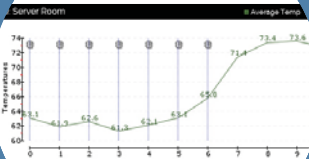

Critical Temperature Monitoring

FOOD STORAGE - PHARMACEUTICAL STORAGE - SERVER/IT ROOMS - DATA CENTERS - MACHINE OPERATING TEMPERATURES

Monitors and logs temperatures automatically for historical tracking

Programmable recording durations to satisfy product storage requirements

Avoid expensive product and property damage with instant high / low temperature alerts